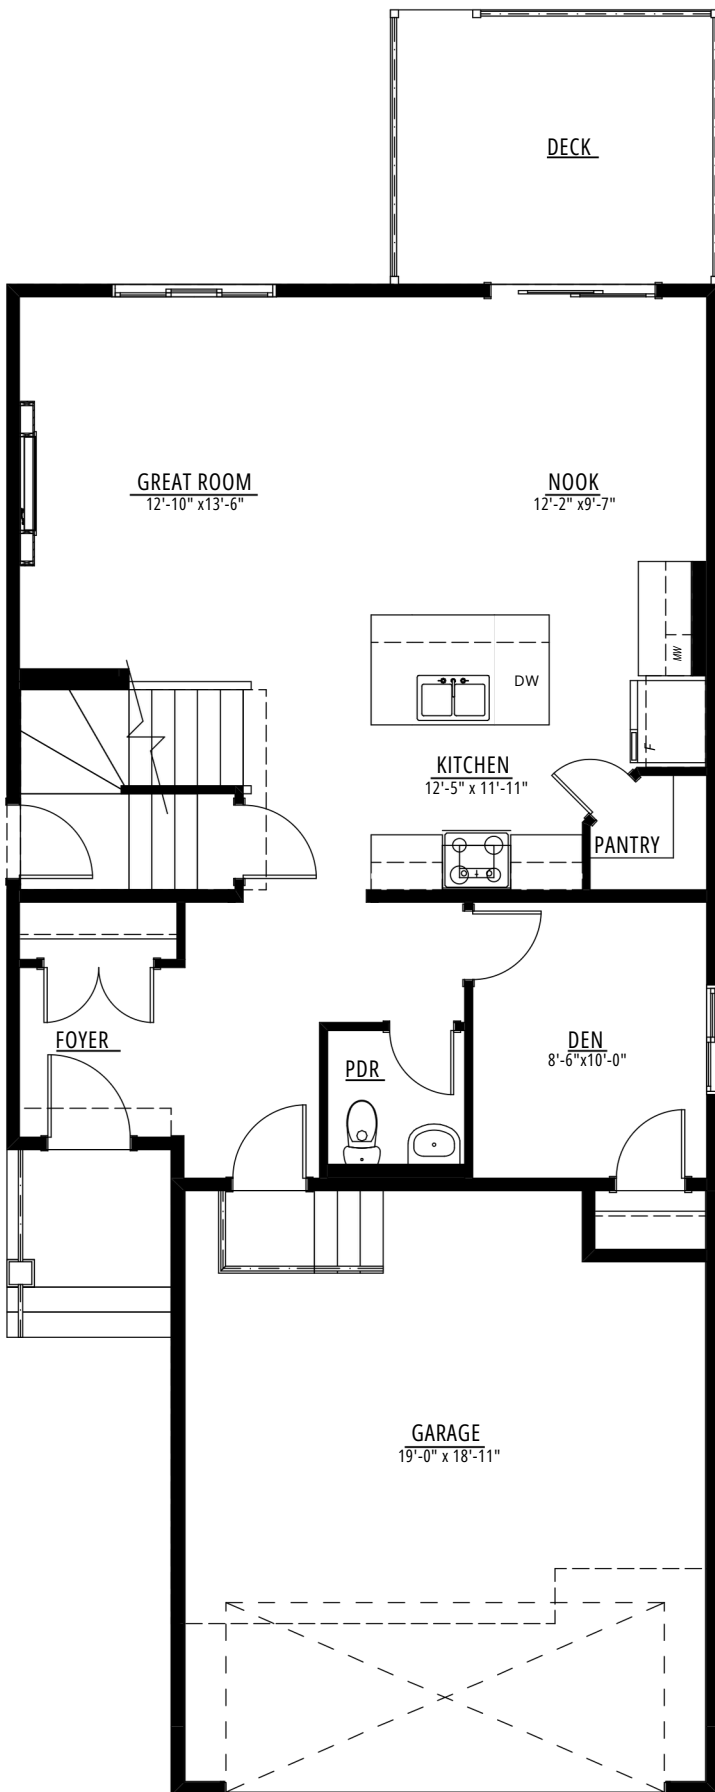

# JAYNE

Front-Attached Single Family

1900-2000 sq.ft.

3 bed

2.5 bath

[sales@akashhomes.com](mailto:sales@akashhomes.com)

[AkashHomes.com](https://www.AkashHomes.com)

MAIN FLOOR

SECOND FLOOR