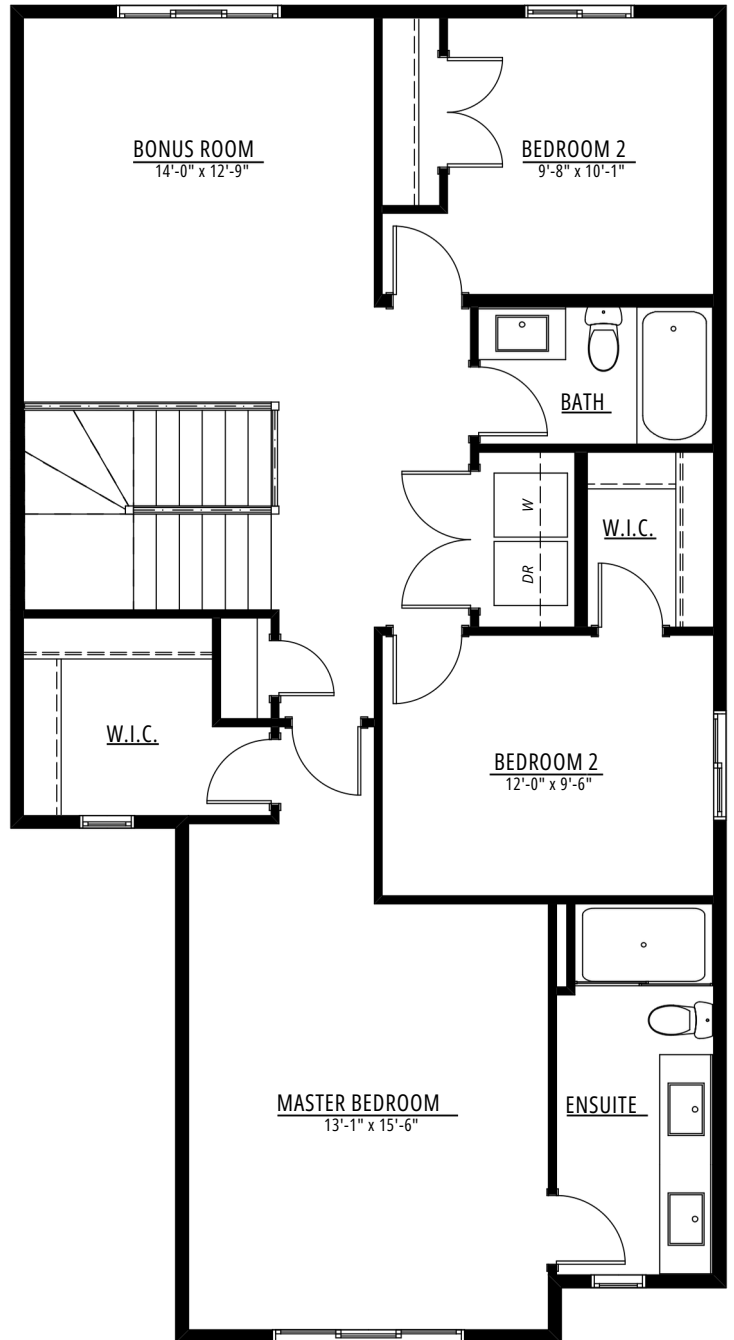

# JAYNE

Front-Attached Single Family

1900-2000 sq.ft.

3 bed

2.5 bath

[sales@akashhomes.com](mailto:sales@akashhomes.com)

[AkashHomes.com](https://www.AkashHomes.com)

MAIN FLOOR

SECOND FLOOR