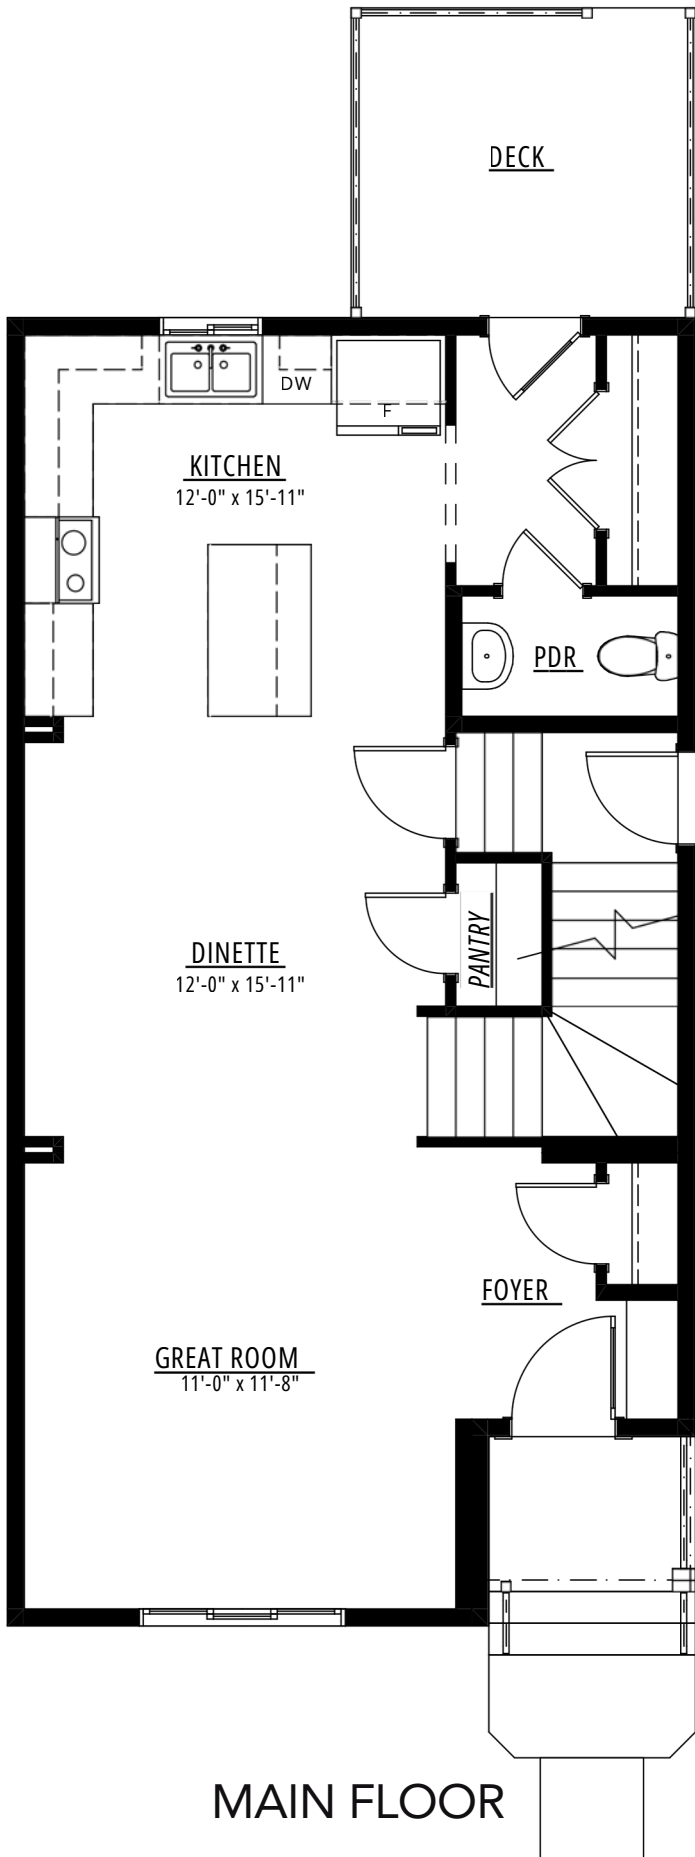

# KENSINGTON

Rear-Detached Duplex

1400-1500 sq.ft.

3 bed

2.5 bath

[sales@akashhomes.com](mailto:sales@akashhomes.com)

[AkashHomes.com](https://www.AkashHomes.com)

**MAIN FLOOR**

**SECOND FLOOR**