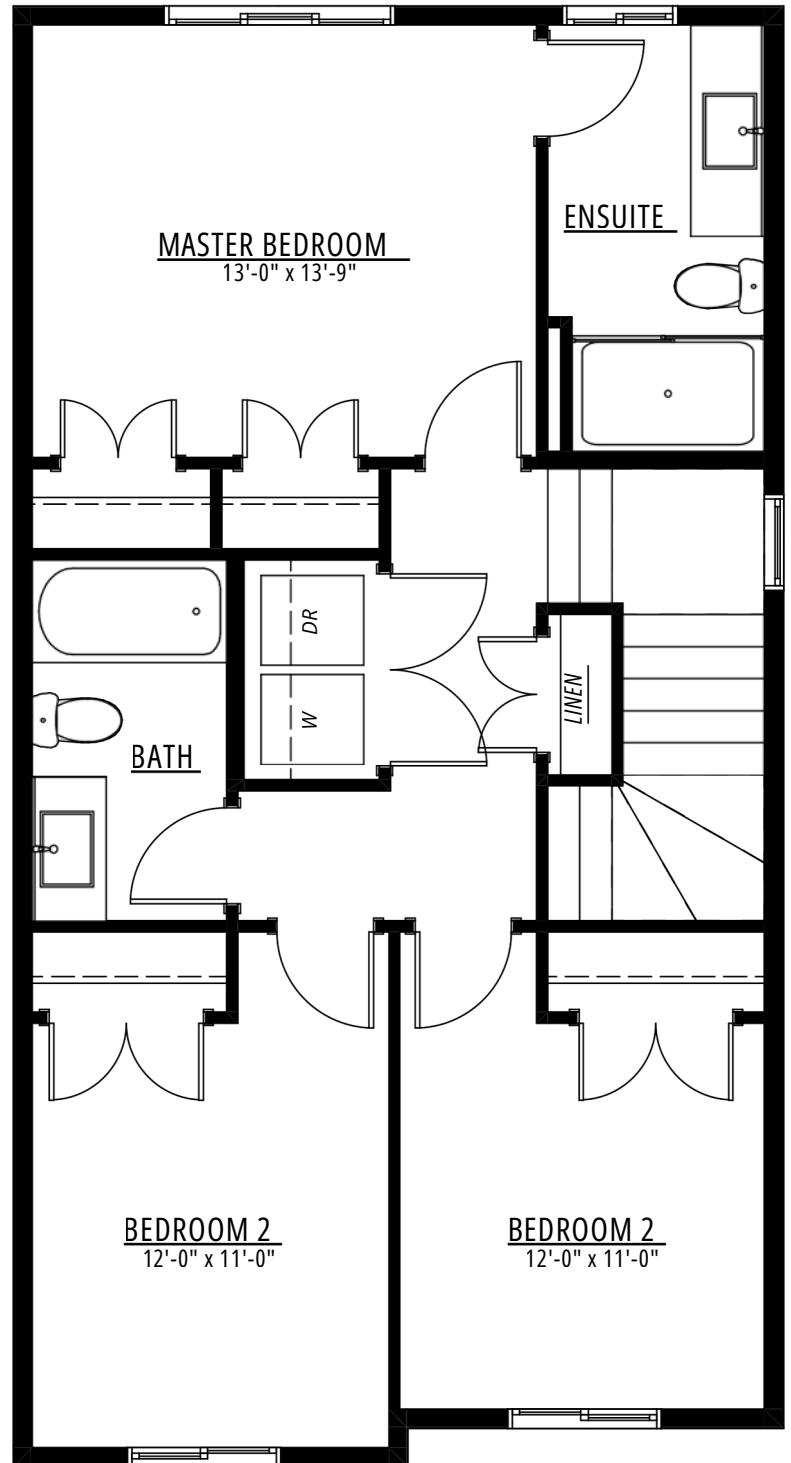

# KENSINGTON

Rear-Detached Duplex

1400-1500 sq.ft.

3 bed

2.5 bath

[sales@akashhomes.com](mailto:sales@akashhomes.com)

[AkashHomes.com](https://www.AkashHomes.com)

**MAIN FLOOR**

**SECOND FLOOR**