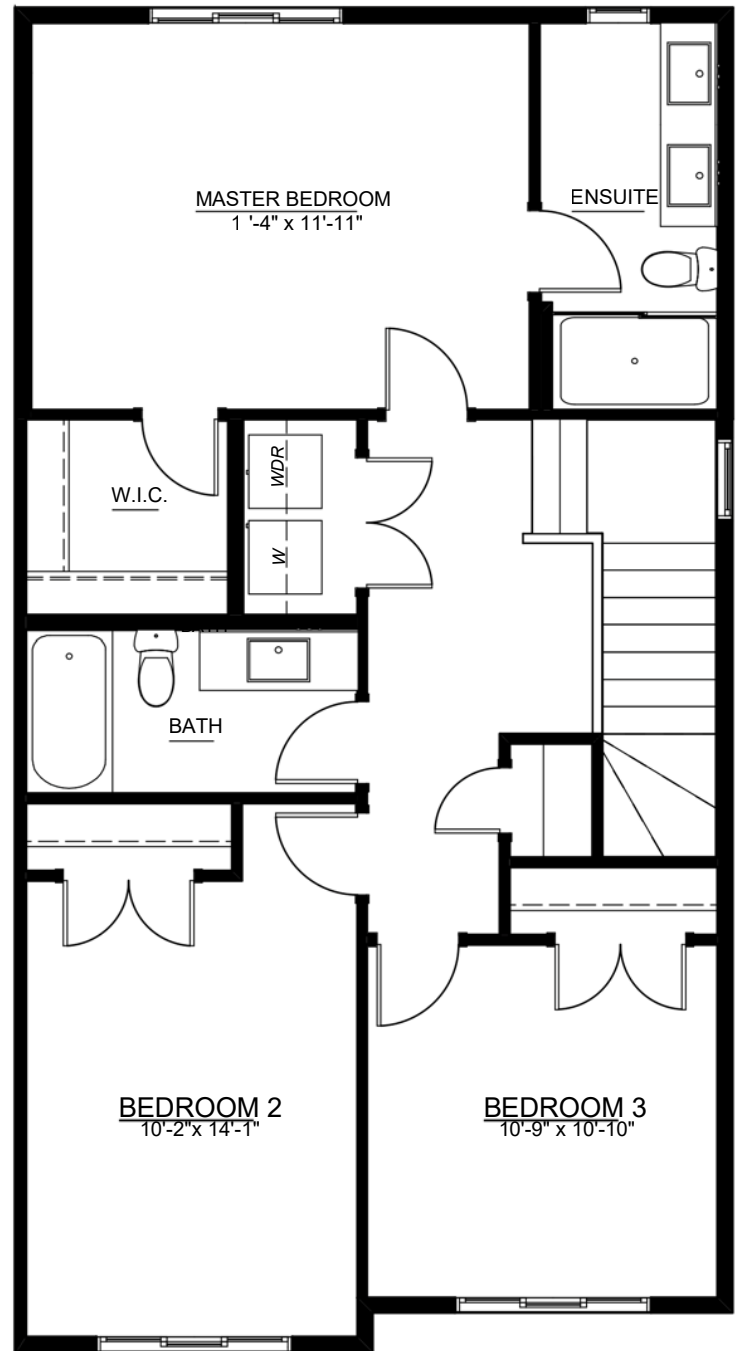

RICHMOND

Front-Attached Duplex

1550-1650 sq.ft.

3 bed

2.5 bath

sales@akashhomes.com

[AkashHomes.com](https://www.AkashHomes.com)

MAIN FLOOR

SECOND FLOOR