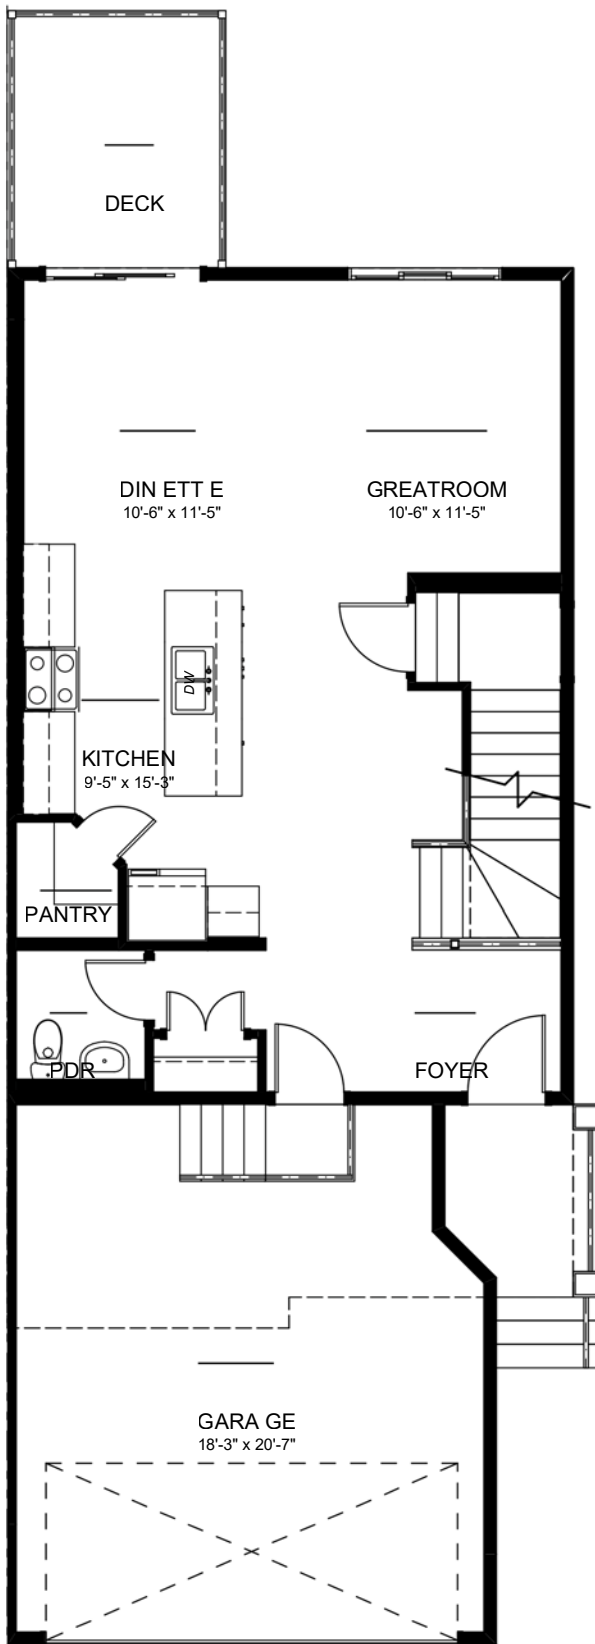

RICHMOND

Front-Attached Duplex

1550-1650 sq.ft.

3 bed

2.5 bath

sales@akashhomes.com

[AkashHomes.com](https://www.AkashHomes.com)

MAIN FLOOR

SECOND FLOOR