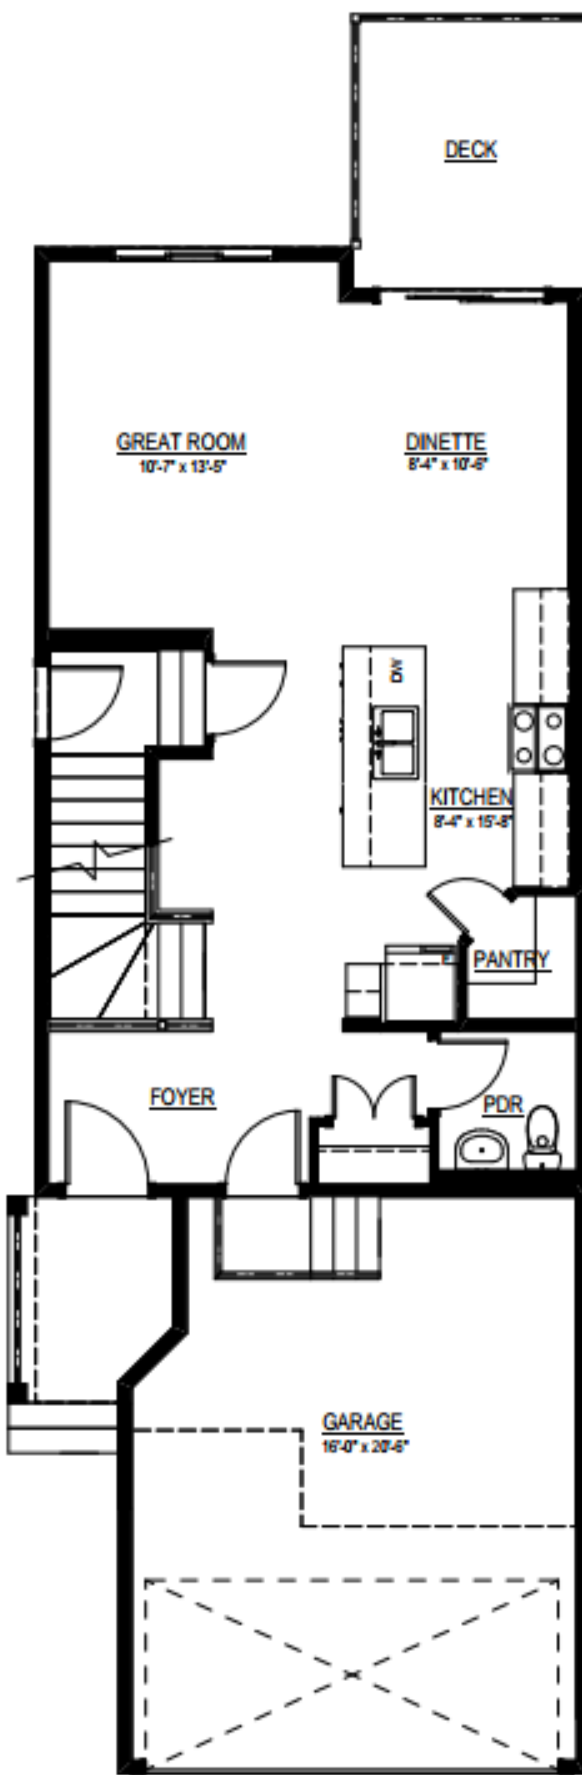

SOHO D

Front-Attached Duplex

1450 - 1550 sq.ft.

3 bed

2.5 bath

 sales@akashhomes.com

 [AkashHomes.com](https://www.AkashHomes.com)

MAIN FLOOR

SECOND FLOOR