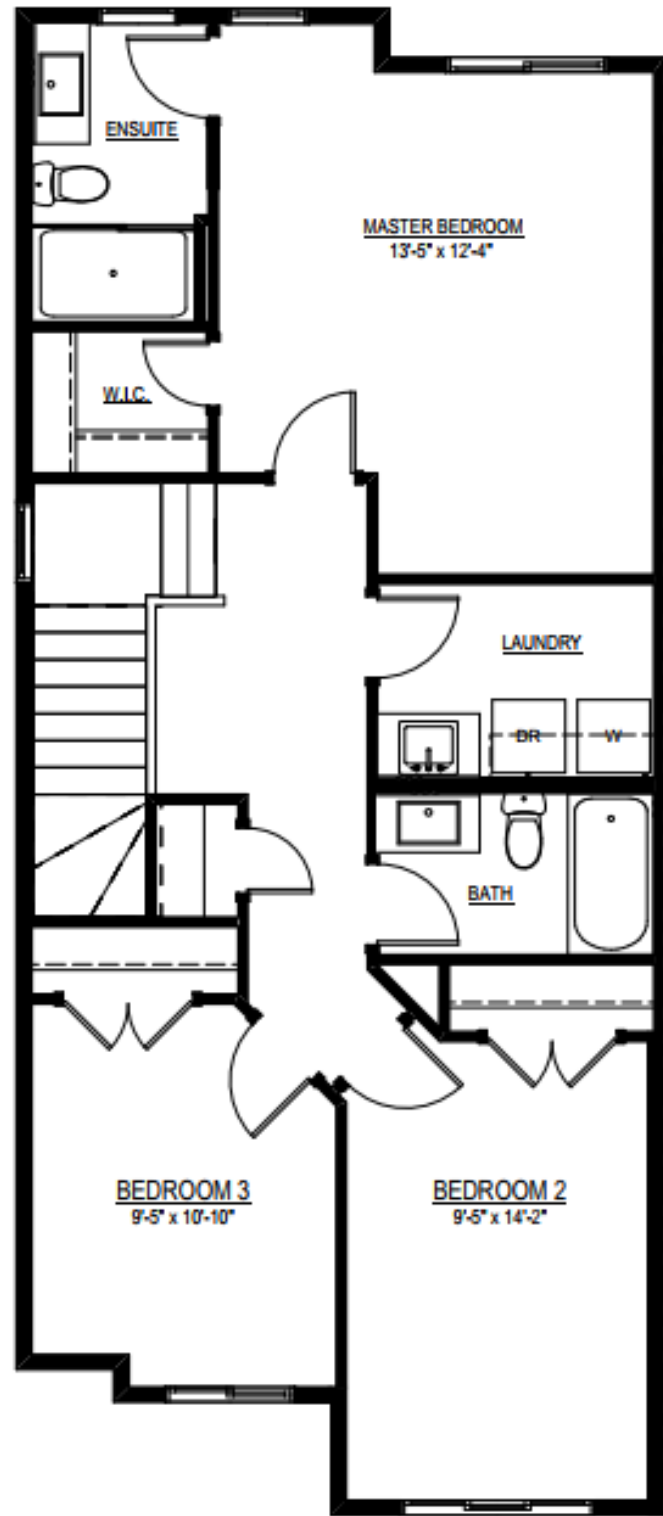

SOHO D

Front-Attached Duplex

1450 - 1550 sq.ft.

3 bed

2.5 bath

 sales@akashhomes.com

 [AkashHomes.com](https://www.AkashHomes.com)

MAIN FLOOR

SECOND FLOOR